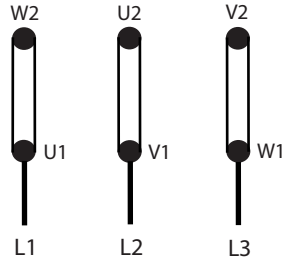

MS Three Phase Motors

Star Connection

Connect links as shown below

Delta Connection

MY Single Phase - Perm Cap

Clockwise Rotation ↻

Anti Clockwise Rotation ↺

ML Single Phase - Cap Start / Cap Run

Clockwise Rotation ↻

Anti Clockwise Rotation ↺