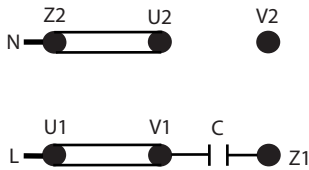

MS Three Phase Motors

Star Connection

Connect links as shown below

Delta Connection

MY Single Phase - Perm Cap

Clockwise Rotation ↻

Anti Clockwise Rotation ↺

ML Single Phase - Cap Start / Cap Run

Clockwise Rotation ↻

Anti Clockwise Rotation ↺