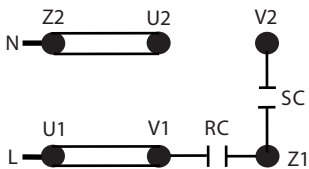

MS Three Phase Motors

Star Connection

Connect links as shown below

Delta Connection

MY Single Phase - Perm Cap

Clockwise Rotation ↻

Anti Clockwise Rotation ↺

ML Single Phase - Cap Start / Cap Run

Clockwise Rotation ↻

Anti Clockwise Rotation ↺