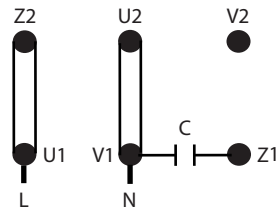

MS Three Phase Motors

Star Connection

Connect links as shown below

Delta Connection

MY Single Phase - Perm Cap

Clockwise Rotation ↻

Anti Clockwise Rotation ↺

ML Single Phase - Cap Start / Cap Run

Clockwise Rotation ↻

Anti Clockwise Rotation ↺