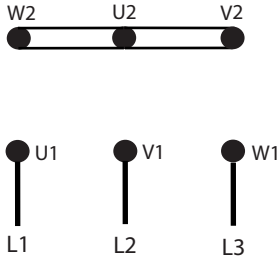

MS Three Phase Motors

Star Connection

Connect links as shown below

Delta Connection

MY Single Phase - Perm Cap

Clockwise Rotation ↻

Anti Clockwise Rotation ↺

ML Single Phase - Cap Start / Cap Run

Clockwise Rotation ↻

Anti Clockwise Rotation ↺