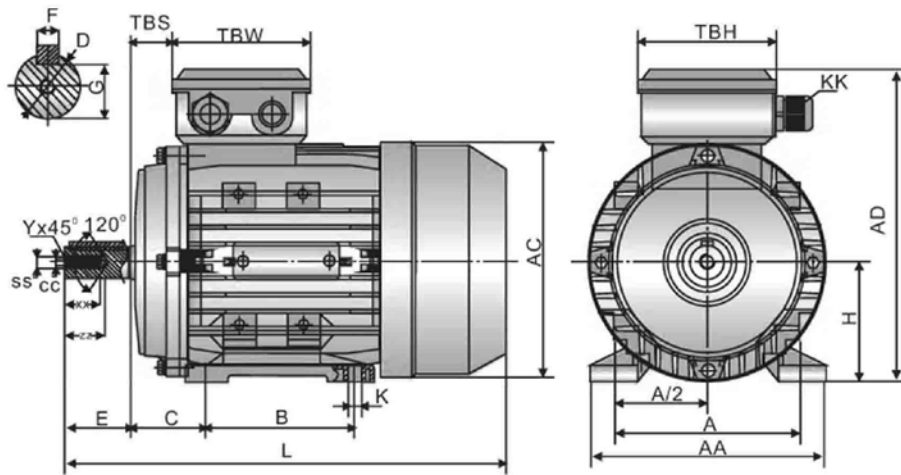

**TEC Electric Motors,  
Unit 1 Building 341,  
Rushock Trading Estate.  
Droitwich, Worcestershire,  
WR9 0NR**

B3				
H	A	B	C	K
90	140	100	56	10 x 13

Shaft						
D	E	F	G	SS	XX	ZZ
24	50	8	20	M8	19	25

General							
AA	AD	HD	AC	L	TBS	TBW	TBH
175	229	139	183	312	30	30	105