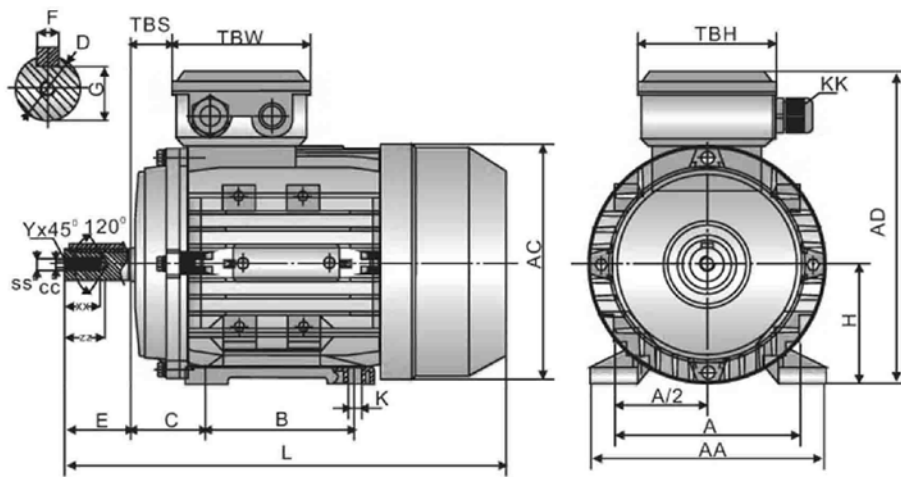

**TEC Electric Motors,
Unit 1 Building 341,
Rushock Trading Estate.
Droitwich, Worcestershire,
WR9 0NR**

B3				
H	A	B	C	K
80	125	100	50	10 x 13

Shaft						
D	E	F	G	SS	XX	ZZ
19	40	6	15.5	M6	16	21

General							
AA	AD	HD	AC	L	TBS	TBW	TBH
160	213	133	163	290	27	27	105