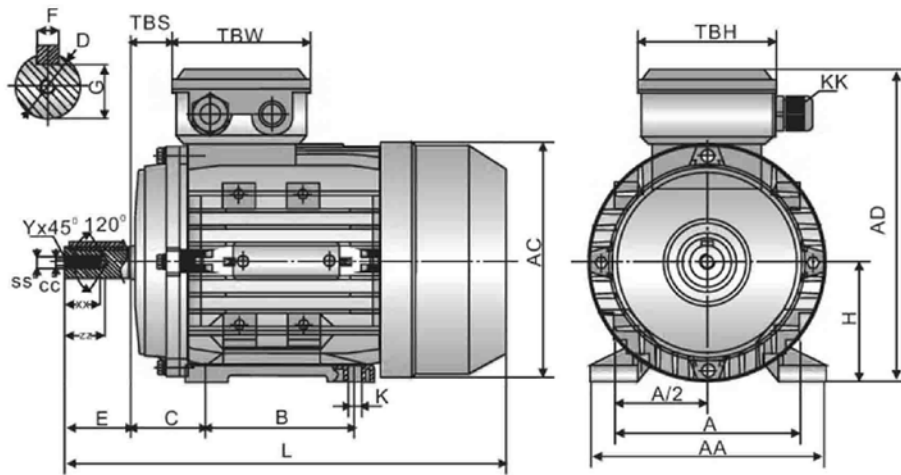

**TEC Electric Motors,
Unit 1 Building 341,
Rushock Trading Estate.
Droitwich, Worcestershire,
WR9 0NR**

B3				
H	A	B	C	K
71	112	90	45	7 x 10

Shaft						
D	E	F	G	SS	XX	ZZ
14	30	5	11	M5	12	17

General							
AA	AD	HD	AC	L	TBS	TBW	TBH
132	186	115	147	241	20	20	94