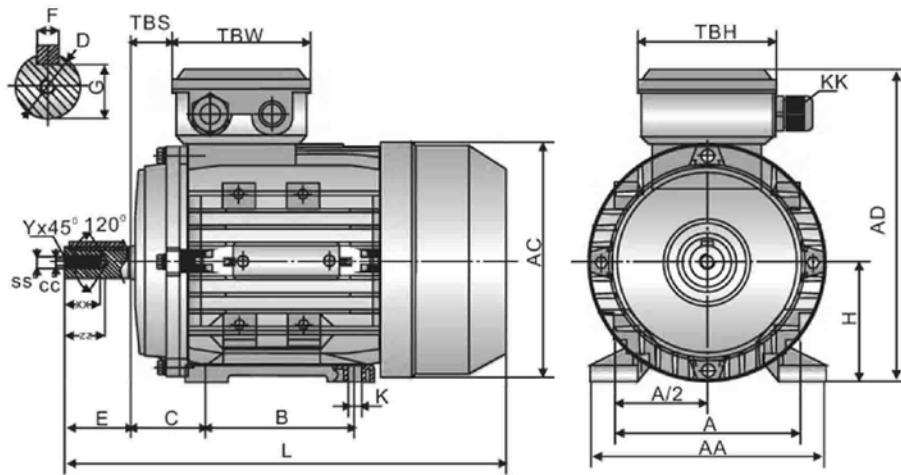

**TEC Electric Motors,  
Unit 1 Building 341,  
Rushock Trading Estate.  
Droitwich, Worcestershire,  
WR9 0NR**

B3				
H	A	B	C	K
180	279	241/279	121	15 x 19

Shaft						
D	E	F	G	SS	XX	ZZ
48	110	14	42.5	M18	36	45