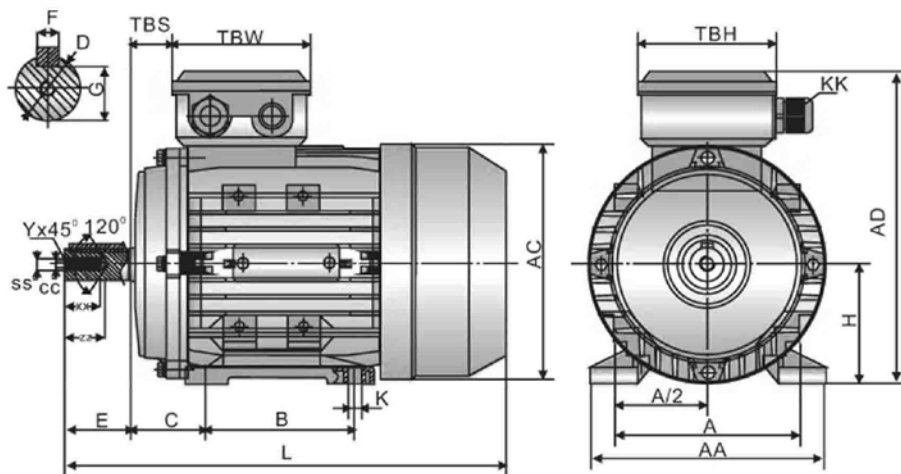

**TEC Electric Motors,
Unit 1 Building 341,
Rushock Trading Estate.
Droitwich, Worcestershire,
WR9 0NR**

B3				
H	A	B	C	K
132	216	178	89	12 x 15

Shaft						
D	E	F	G	SS	XX	ZZ
38	80	10	33	M12	28	37

General							
AA	AD	HD	AC	L	TBS	TBW	TBH
252	318	186	265	475/501	38	38	112