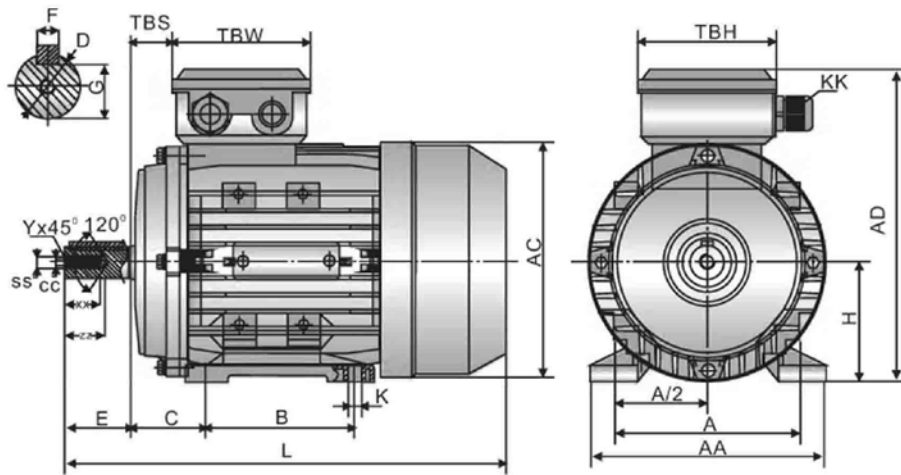

**TEC Electric Motors,
Unit 1 Building 341,
Rushock Trading Estate.
Droitwich, Worcestershire,
WR9 0NR**

B3				
H	A	B	C	K
112	190	140	70	12 x 15

Shaft						
D	E	F	G	SS	XX	ZZ
28	60	8	24	M10	22	30

General							
AA	AD	HD	AC	L	TBS	TBW	TBH
220	279	167	229	395	32	32	112