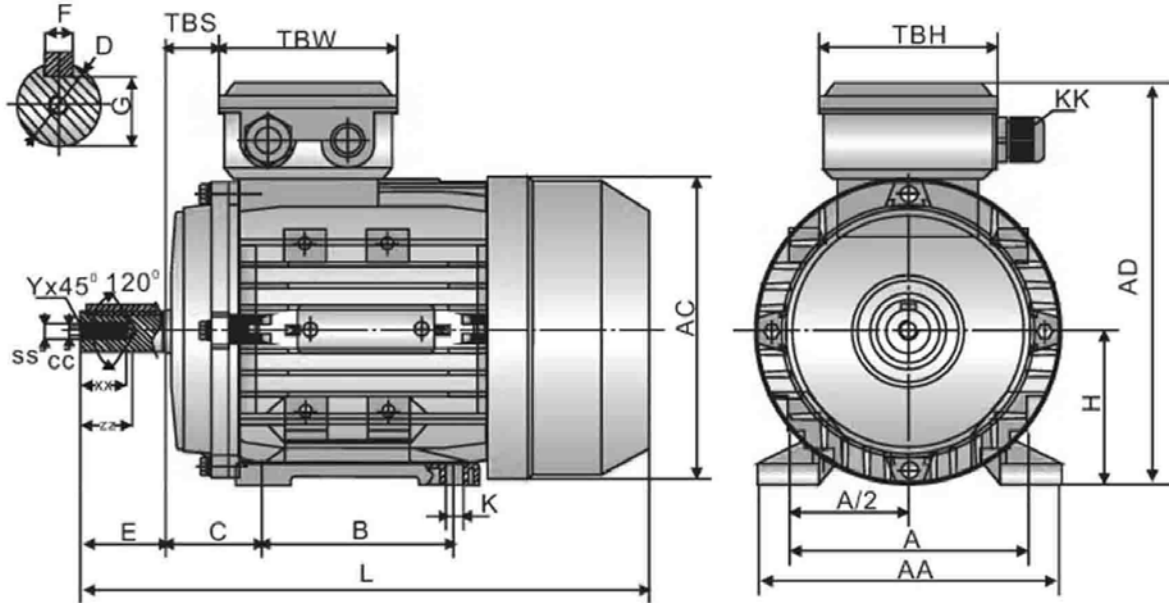

TEC Electric Motors,
 Unit 1 Building 341,
 Rushock Trading Estate,
 Droitwich, Worcestershire,
 WR9 0NR

B3				
H	A	B	C	K
100	160	140	63	12 x 15

Shaft						
D	E	F	G	SS	XX	ZZ
28	60	8	24	M10	22	30

General							
AA	AD	HD	AC	L	TBS	TBW	TBH
198	252	152	205	369	26	26	105